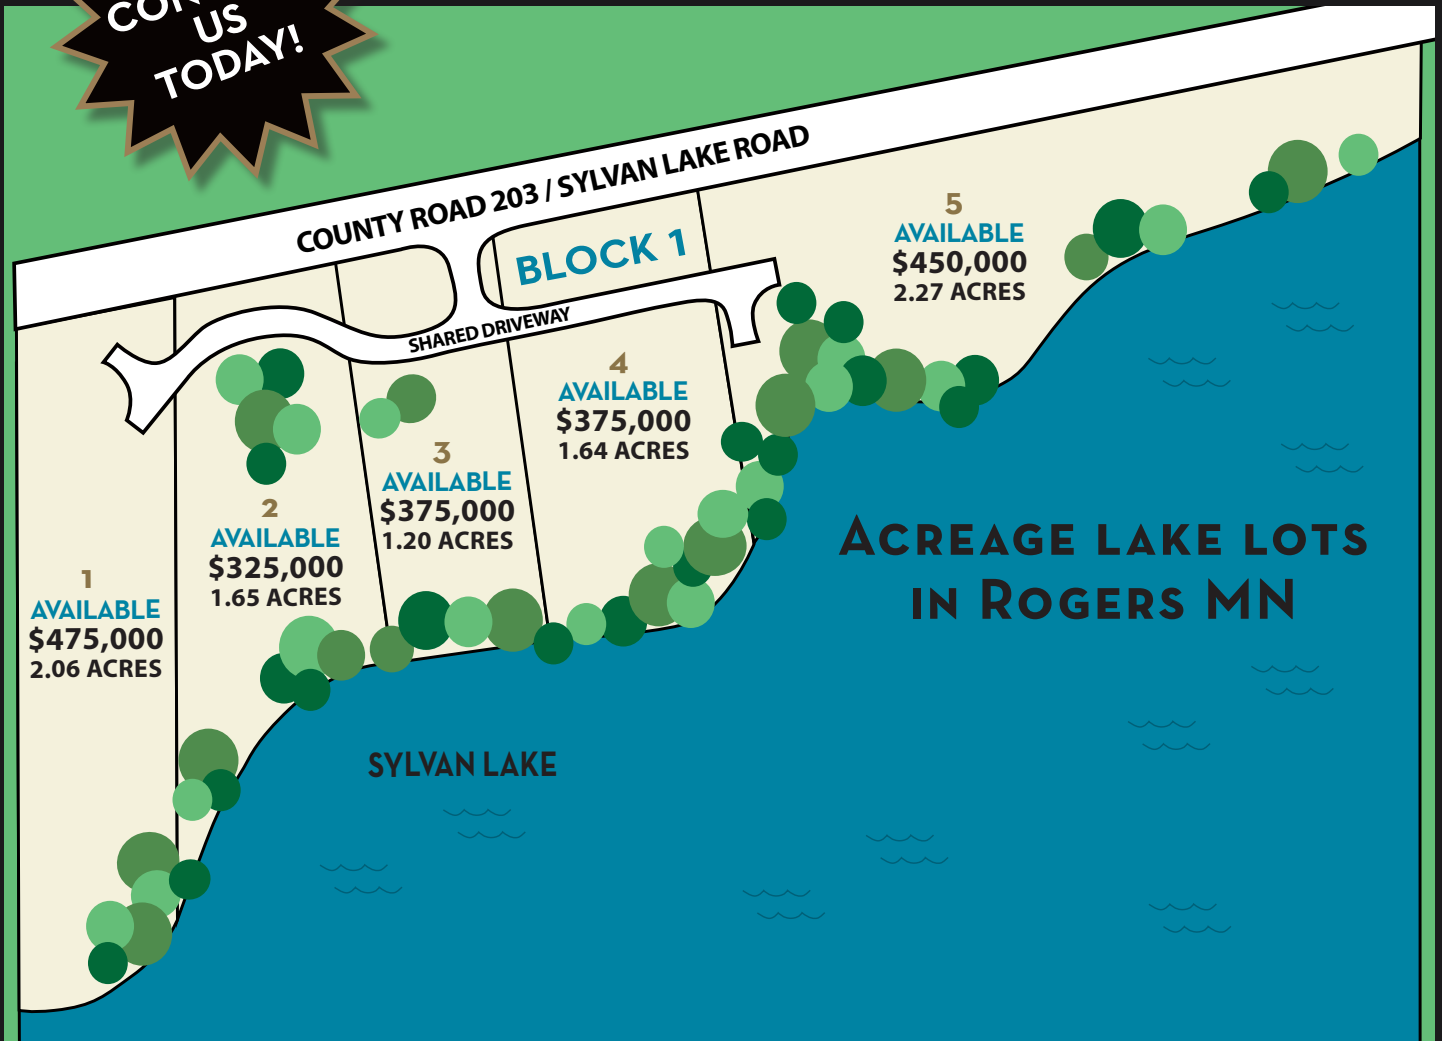

Custom Homes, LLC

The Builder With The Personal Touch

**Crow Hassan Trails Located Across
the Road. Rogers Schools.
Private Well and Septic.**

DIRECTION:

To locate, GPS 26275 Sylvan Lake, Rogers MN

SHORES OF SYLVAN LAKE