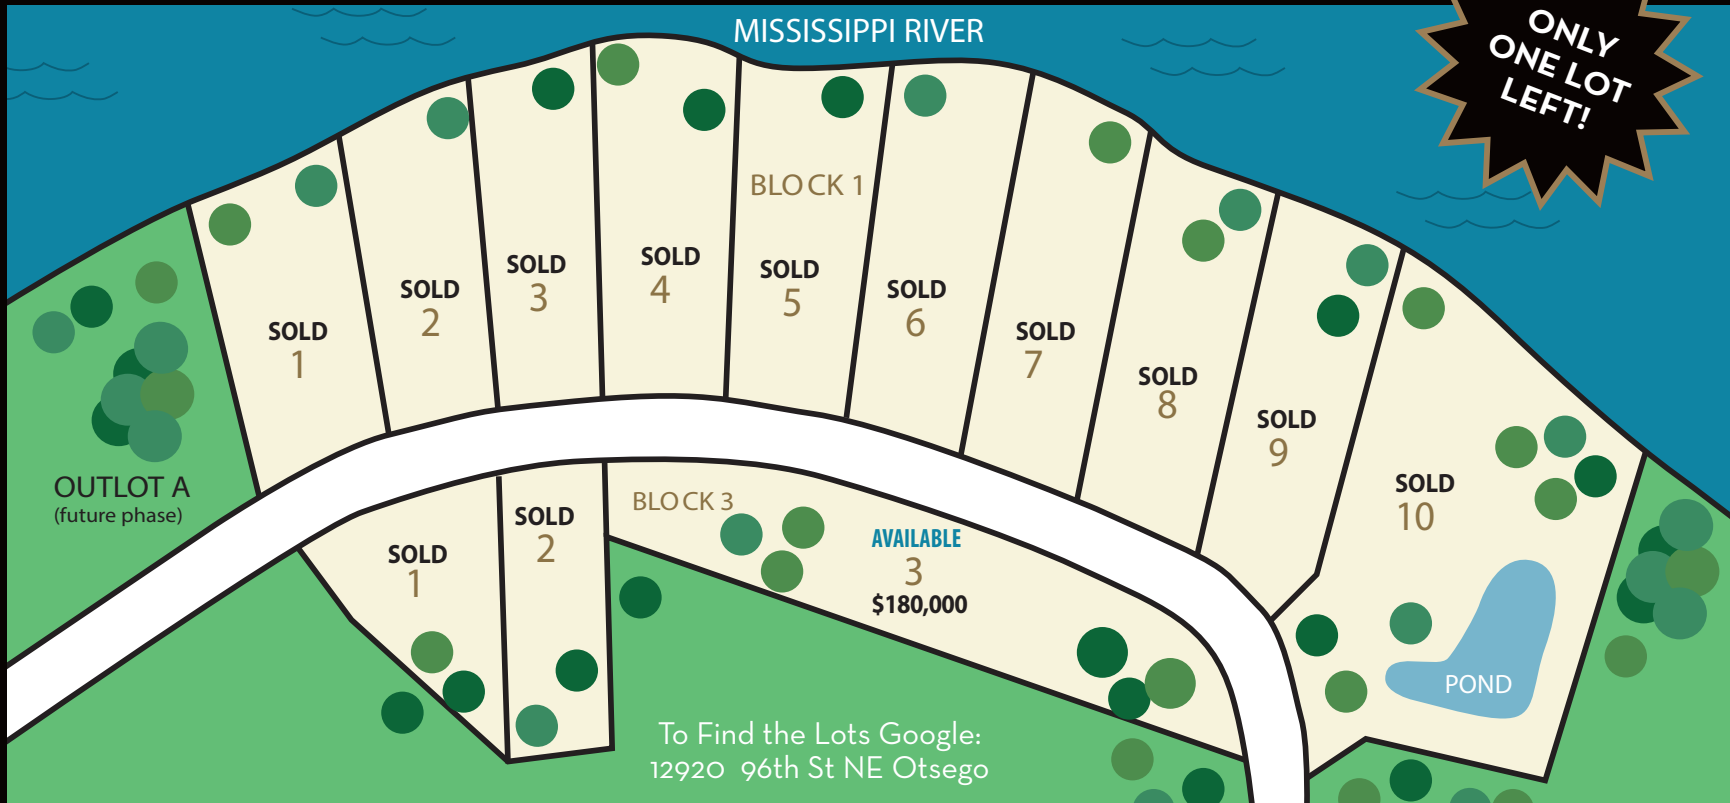

NANTUCKET SHORES

Beautiful Riverfront and Riverview Lots on the Mississippi River.
Great views, private settings and mature trees.

CALL, TEXT OR EMAIL TODAY:

BRENT PARENT
612.282.2380

BROOK PARENT
612.282.2384