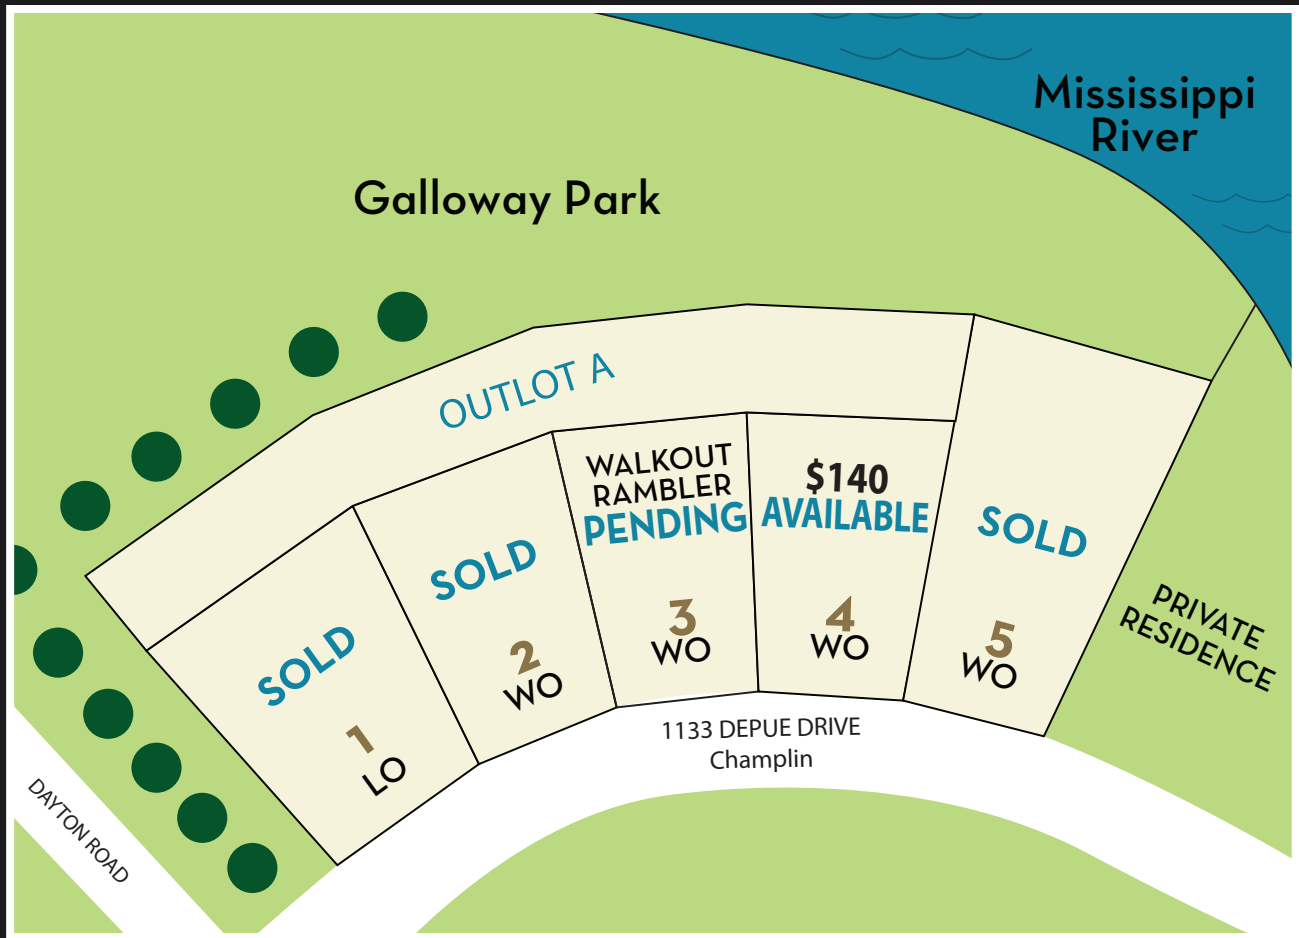

ALL LOTS BACK UP TO
 72 ACRE GALLOWAY PARK WHICH
 IS ON THE MISSISSIPPI RIVER

GALLOWAY ESTATES

- Award winning Anoka Hennepin District 11 Schools including: Champlin Park High School, Jackson Middle School and CBPA Grade School
- No Association Fee

- Quick access to 169 and 610
- Minutes to Downtown
- Close to Maple Grove Arbor Lakes shopping and dining

ParentCustomHomes.com

Parent Custom Homes
 13654 Van Buren Street NE
 Ham Lake, MN 55433
 763.421.5559
 Mn Builders Lic #BC400829