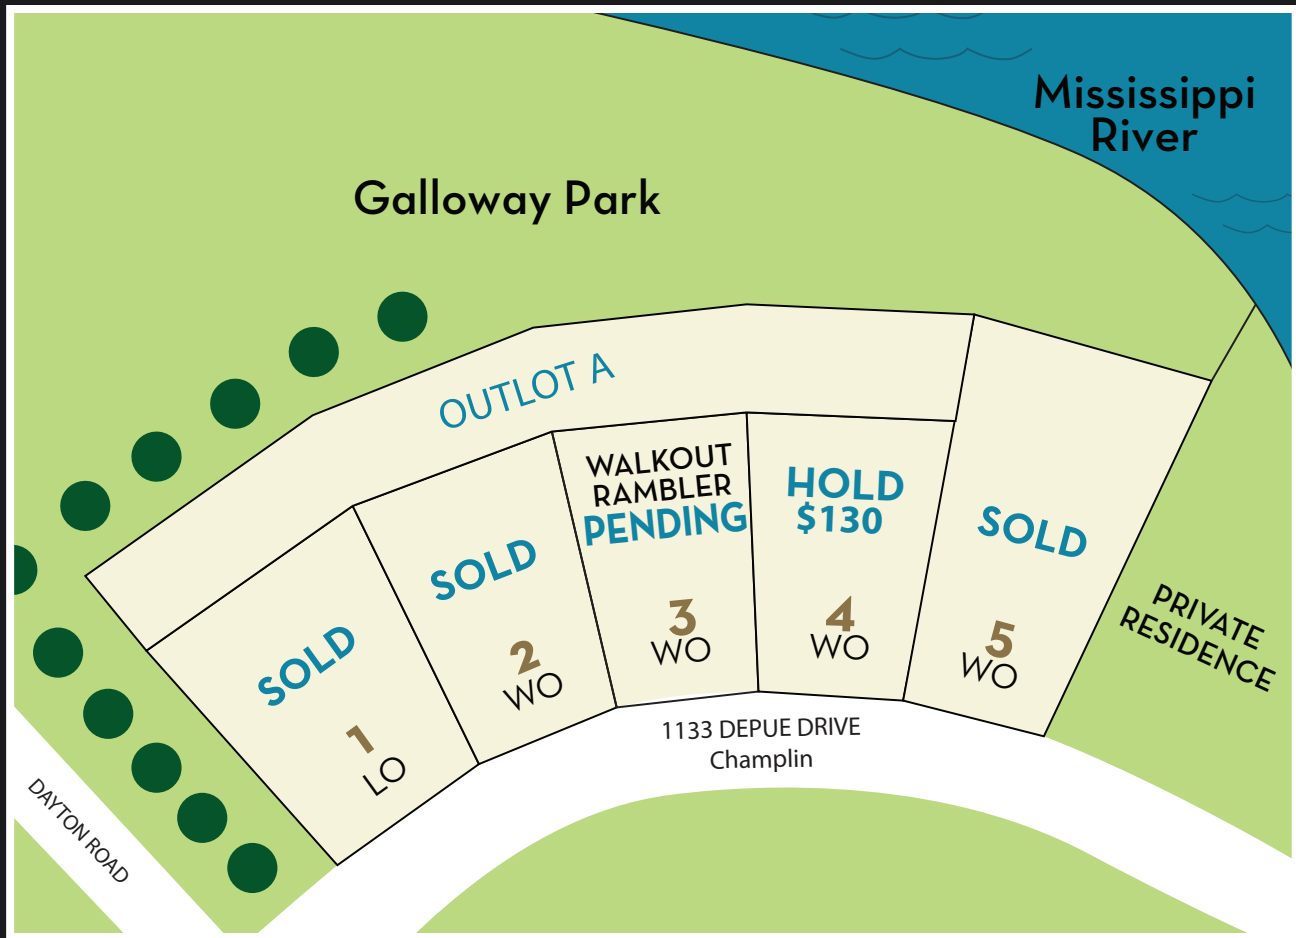

ALL LOTS BACK UP TO
 72 ACRE GALLOWAY PARK WHICH
 IS ON THE MISSISSIPPI RIVER

GALLOWAY ESTATES

- Award winning Anoka Hennepin District 11 Schools including: Champlin Park High School, Jackson Middle School and CBPA Grade School
- No Association Fee
- Quick access to 169 and 610
- Minutes to Downtown
- Close to Maple Grove Arbor Lakes shopping and dining