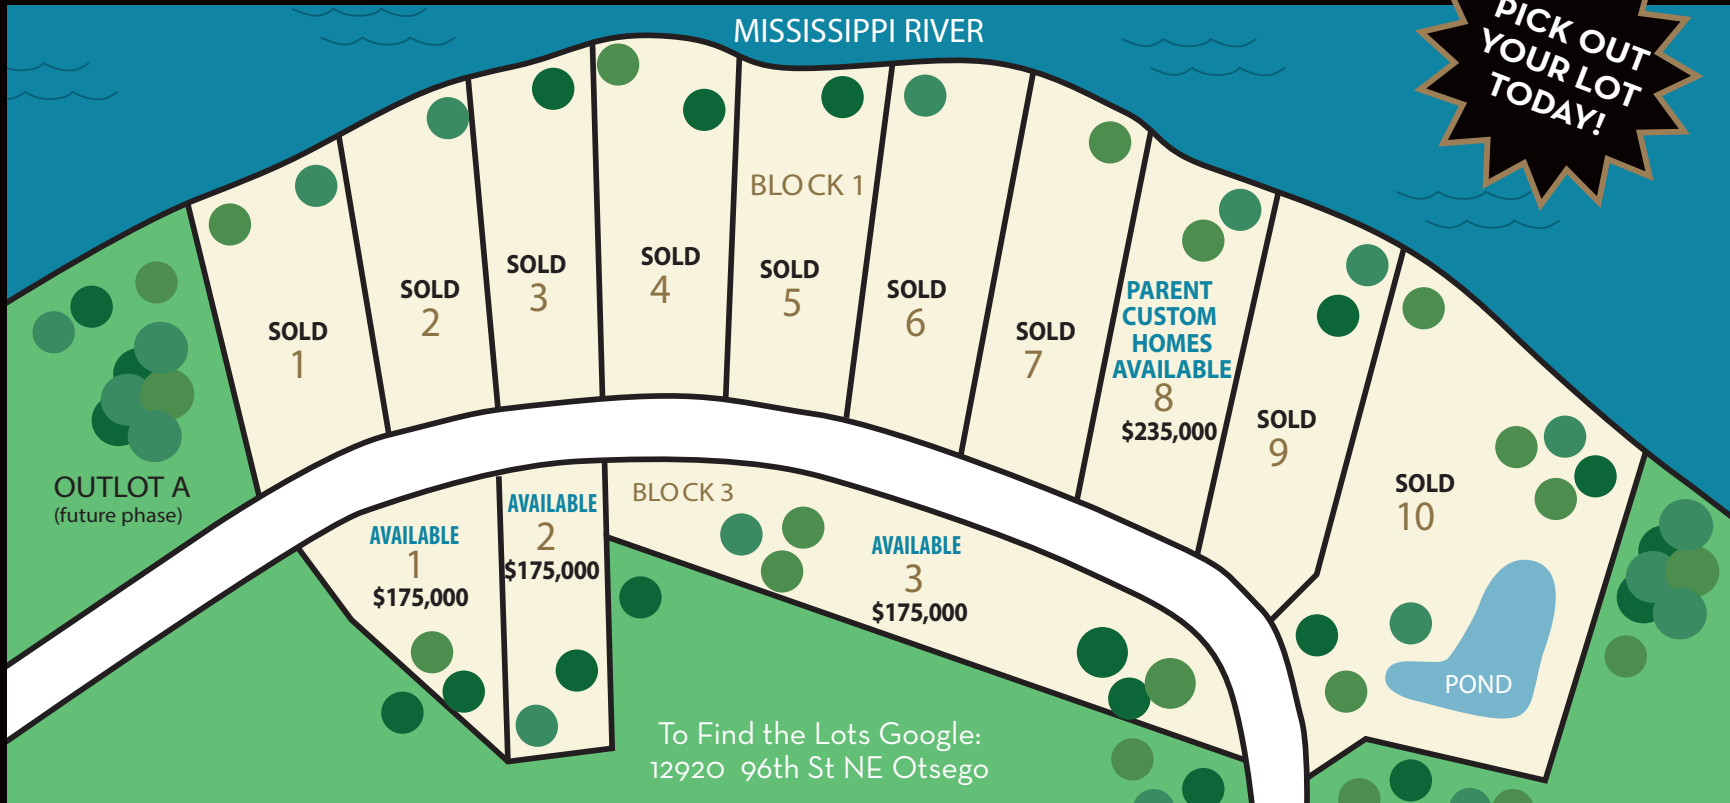

**NANTUCKET SHORES**

Beautiful Riverfront and Riverview Lots on the Mississippi River.  
Great views, private settings and mature trees.

CALL, TEXT OR EMAIL TODAY:

BRENT PARENT  
612.282.2380

BROOK PARENT  
612.282.2384